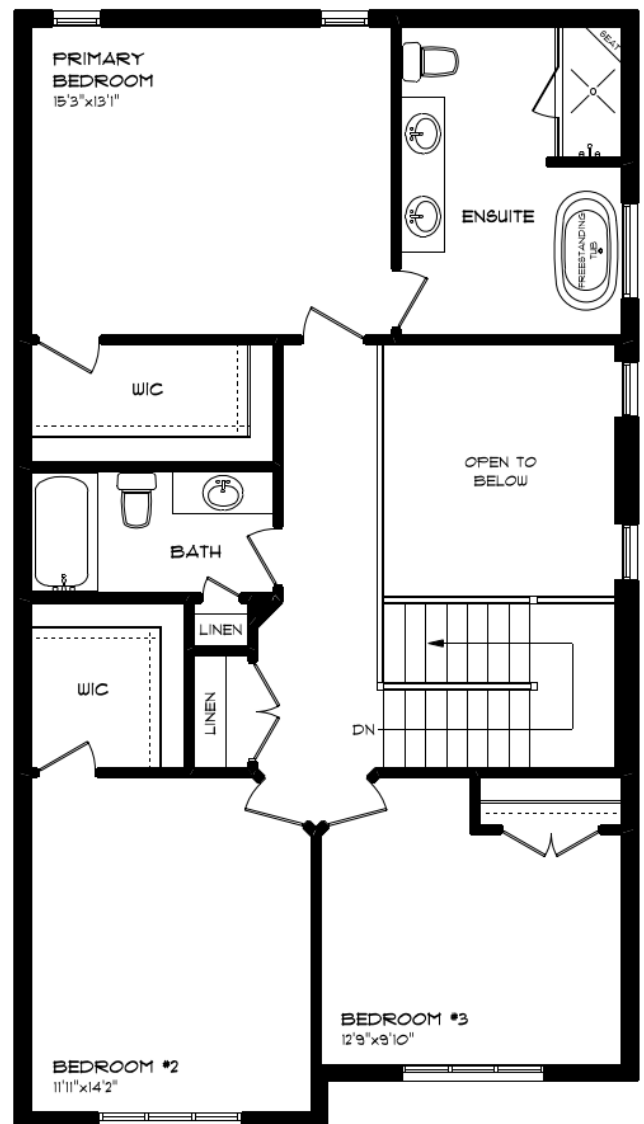

WILLOW RUN

75 HELMOCK CRES

SECOND FLOOR

1,018 sq ft

features

CARPET FLOORING

TILE FLOORING

SOAKER TUB

HARDWOOD HALL

TWO STOREY FOYER

DOUBLE ENSUITE VANITY

CUSTOM GLASS SHOWER

QUARTZ COUNTERTOPS IN ENSUITE