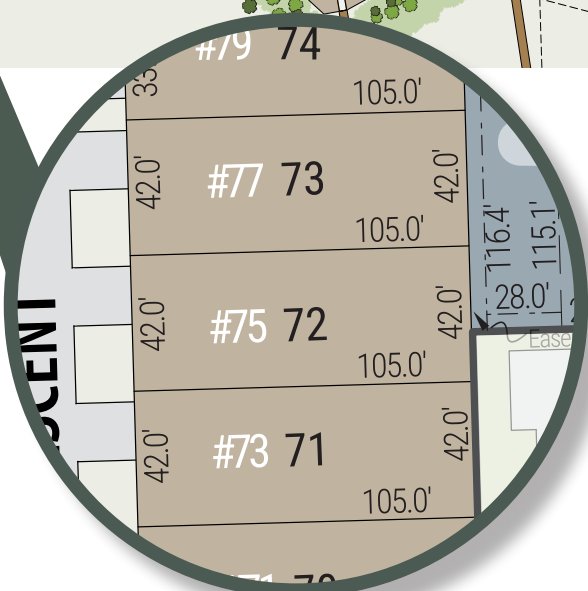

WILLOW RUN

SITE PLAN

75 HEMLOCK CRES | AYLMER ON

exterior features

- KEYLESS ENTRY
- TREATED WOOD DECK
- BBQ GAS LINE
- ASPHALT DRIVEWAY
- WALKING TRAILS