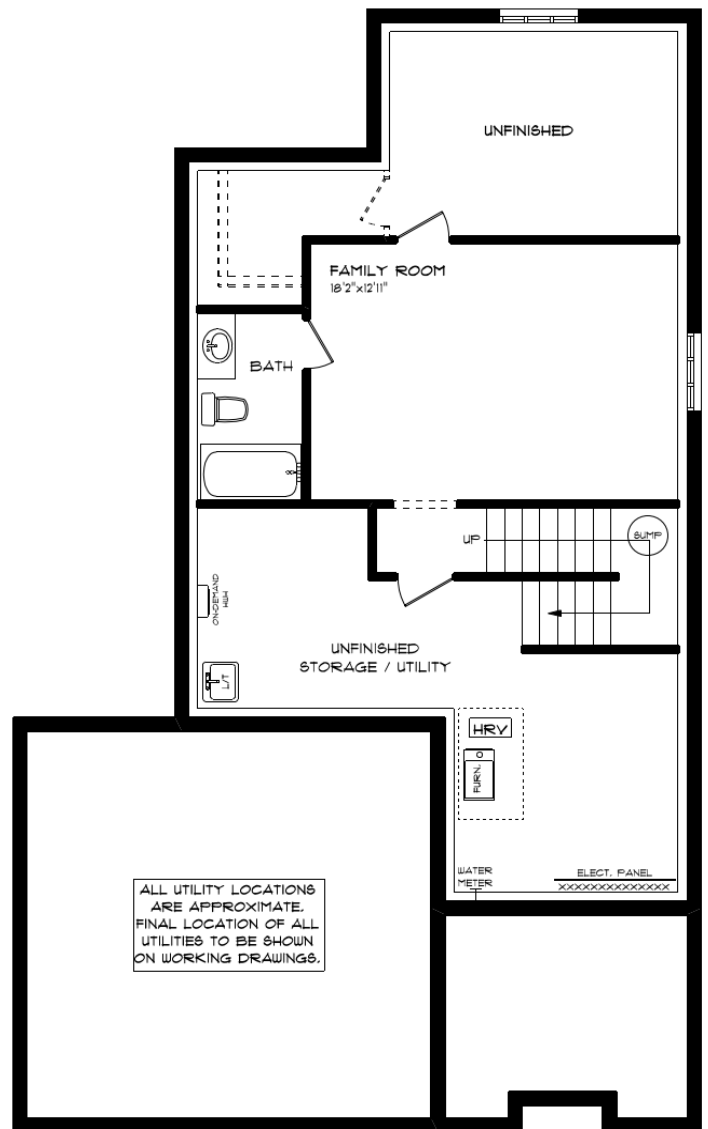

### *features*

CARPET FLOORING

TILE FLOORING

SOAKER TUB

HARDWOOD HALL

TWO STOREY FOYER

DOUBLE ENSUITE VANITY

CUSTOM GLASS SHOWER

### *features*

CARPET FLOORING

AIR CONDITIONING

GAS FURNACE WITH HRV

HUMIDIFIER

NEW HOME WARRANTY

FINISHED FAMILY ROOM

FINISHED BATHROOM