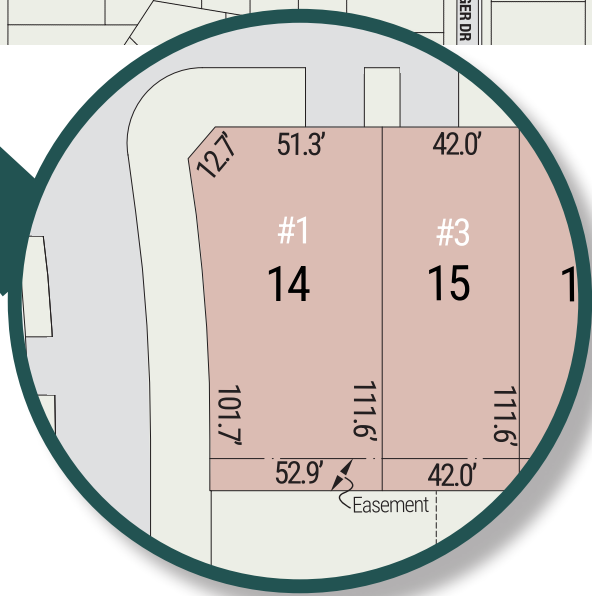

ROLLING MEADOWS

INVENTORY HOME

1 Finch Street | Tillsonburg ON

THE DETAILS

PRICE	\$770,000
CLOSING DATE	Available Now
LOT NUMBER	14
BEDROOMS	4
BATHS	2.5
GARAGE	2
DRIVEWAY	18'
SQ FT	2,442
MODEL	Wallingford

ROLLING MEADOWS

1 Finch Street | Tillsonburg ON

MAIN FLOOR

1,000 sq ft

features

- MAIN FLOOR LAUNDRY
- QUARTZ COUNTERTOPS
- KITCHEN BACKSPLASH
- DOUBLE CAR GARAGE
- CABINETRY PANTRY
- LARGE KITCHEN ISLAND
- POT LIGHTS
- HARDWOOD STAIRS
- HARDWOOD FLOORING
- TILE FLOORING

ROLLING MEADOWS

1 Finch Street | Tillsonburg ON

SECOND FLOOR

1,075 sq ft

features

PROFESSIONALLY DESIGNED

SOAKER TUB

CARPET FLOORING