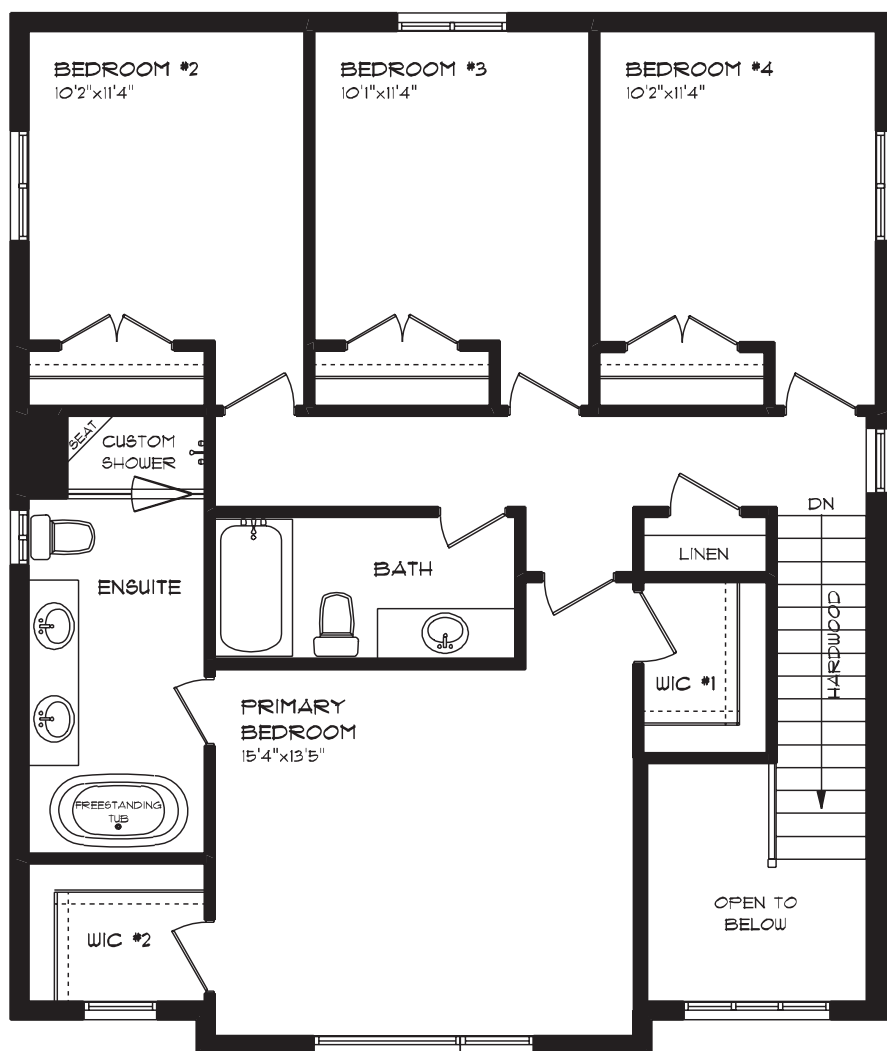

ROLLING MEADOWS

1 Finch Street | Tillsonburg ON

MAIN FLOOR

1,000 sq ft

features

- MAIN FLOOR LAUNDRY
- QUARTZ COUNTERTOPS
- KITCHEN BACKSPLASH
- DOUBLE CAR GARAGE
- CABINETRY PANTRY
- LARGE KITCHEN ISLAND
- POT LIGHTS
- HARDWOOD STAIRS
- HARDWOOD FLOORING
- TILE FLOORING

ROLLING MEADOWS

1 Finch Street | Tillsonburg ON

SECOND FLOOR

1,075 sq ft

features

PROFESSIONALLY DESIGNED

SOAKER TUB

CARPET FLOORING

CERAMIC TILE FLOORING

TWO WALK-IN CLOSETS

HARDWOOD STAIRS

TWO STOREY FOYER

CUSTOM GLASS SHOWER

ROLLING MEADOWS

1 Finch Street | Tillsonburg ON

LOWER LEVEL