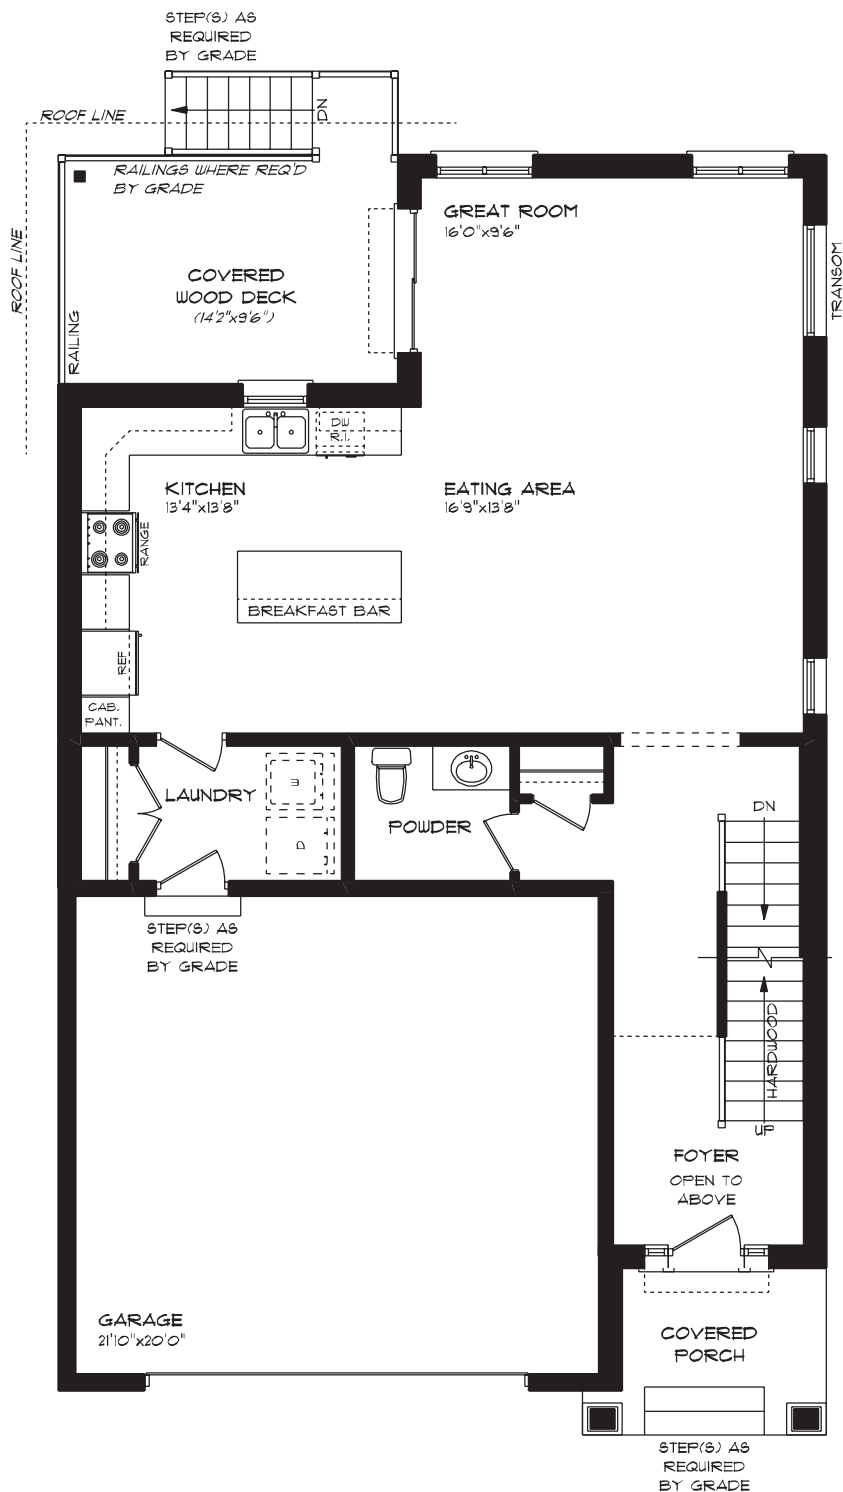

ROLLING MEADOWS

1 Finch Street | Tillsonburg ON

MAIN FLOOR

1,000 sq ft

features

- MAIN FLOOR LAUNDRY
- QUARTZ COUNTERTOPS
- KITCHEN BACKSPLASH
- DOUBLE CAR GARAGE
- CABINETRY PANTRY
- LARGE KITCHEN ISLAND
- POT LIGHTS
- HARDWOOD STAIRS
- HARDWOOD FLOORING
- TILE FLOORING

ROLLING MEADOWS

1 Finch Street | Tillsonburg ON

SECOND FLOOR

1,075 sq ft

features

PROFESSIONALLY DESIGNED

SOAKER TUB

CARPET FLOORING

CERAMIC TILE FLOORING

TWO WALK-IN CLOSETS

HARDWOOD STAIRS

TWO STOREY FOYER

CUSTOM GLASS SHOWER

ROLLING MEADOWS

1 Finch Street | Tillsonburg ON

LOWER LEVEL