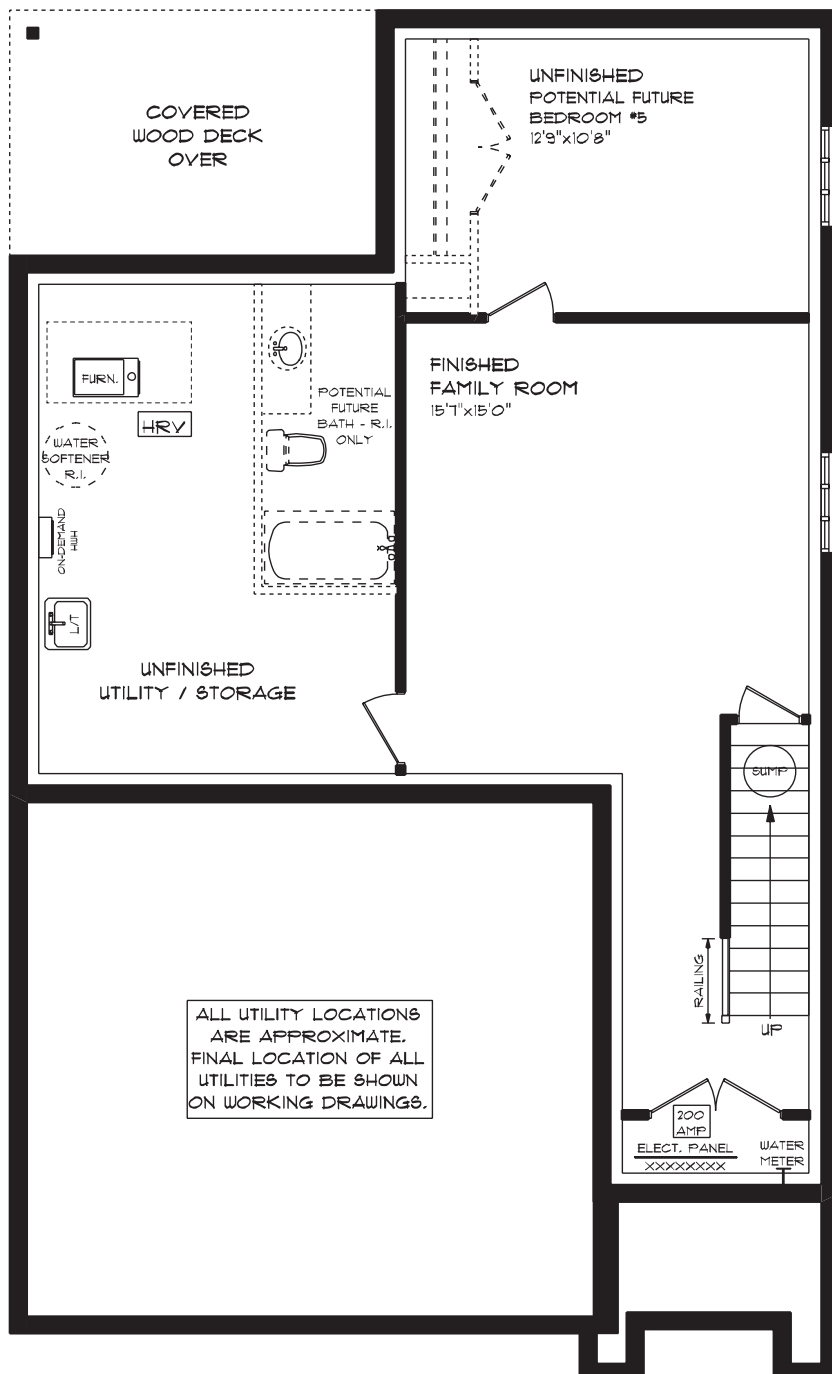

ROLLING MEADOWS

1 Finch Street | Tillsonburg ON

MAIN FLOOR

1,000 sq ft

features

- MAIN FLOOR LAUNDRY
- QUARTZ COUNTERTOPS
- KITCHEN BACKSPLASH
- DOUBLE CAR GARAGE
- CABINETRY PANTRY
- LARGE KITCHEN ISLAND
- POT LIGHTS
- HARDWOOD STAIRS
- HARDWOOD FLOORING
- TILE FLOORING

ROLLING MEADOWS

1 Finch Street | Tillsonburg ON

SECOND FLOOR

1,075 sq ft

features

PROFESSIONALLY DESIGNED

SOAKER TUB

CARPET FLOORING

CERAMIC TILE FLOORING

TWO WALK-IN CLOSETS

HARDWOOD STAIRS

TWO STOREY FOYER

CUSTOM GLASS SHOWER

ROLLING MEADOWS

1 Finch Street | Tillsonburg ON

LOWER LEVEL

367 sq ft

features

- CARPET FLOORING
- FINISHED FAMILY ROOM
- AIR CONDITIONING
- GAS FURNACE WITH HRV
- HUMIDIFIER
- NEW HOME WARRANTY
- BATHROOM ROUGH-IN

ROLLING MEADOWS

1 Finch Street | Tillsonburg ON

EXTERIOR FINISHES