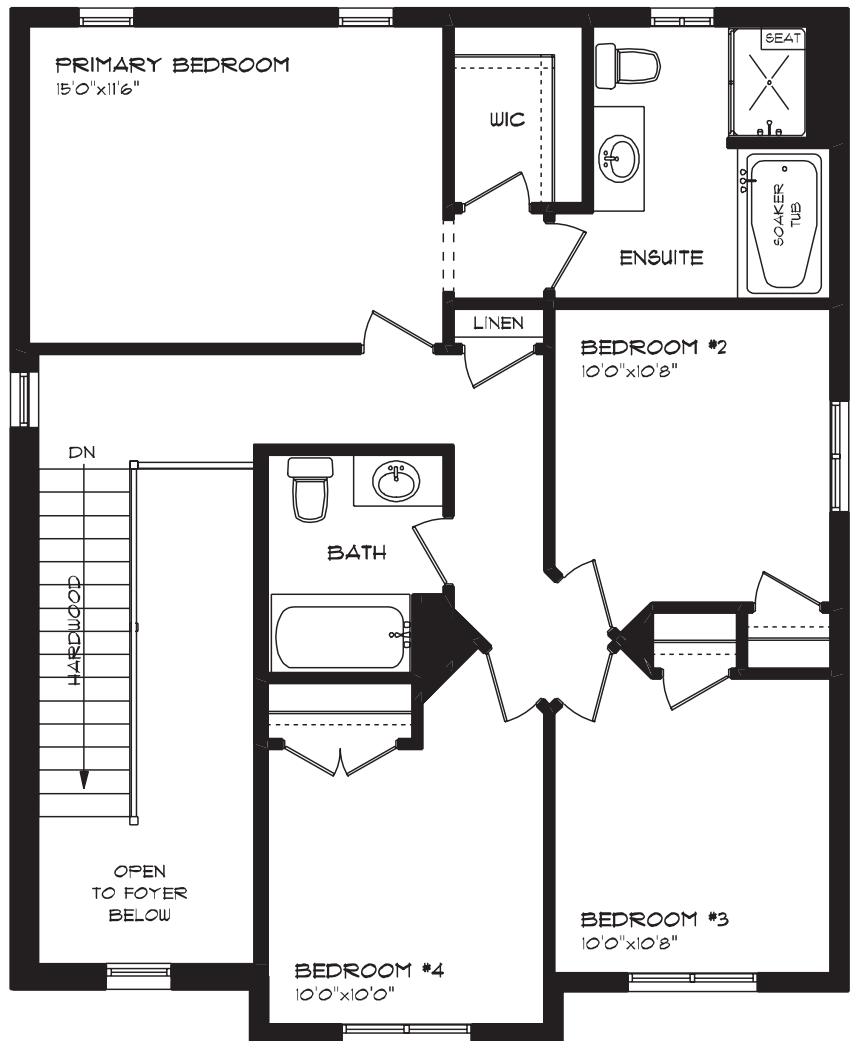

## MAIN FLOOR

970 sq ft

## SECOND FLOOR

923 sq ft

### features

PROFESSIONALLY DESIGNED

SOAKER TUB

CARPET FLOORING

CERAMIC TILE FLOORING

WALK-IN CLOSET

UPGRADED FAUCETS

HARDWOOD STAIRS

TWO STOREY FOYER