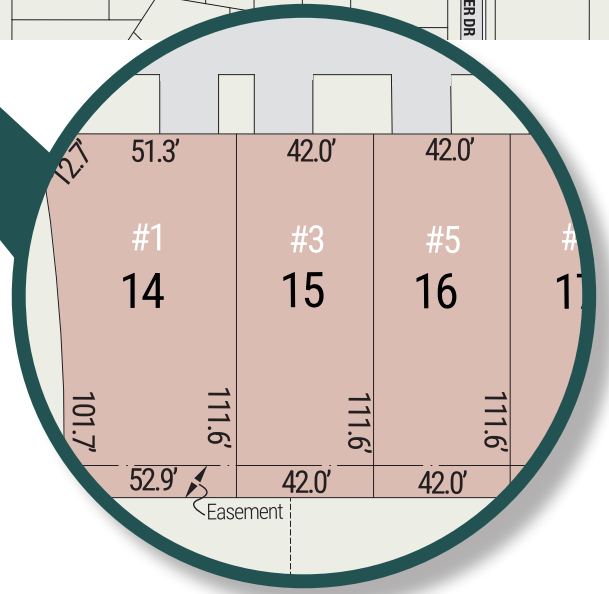

ROLLING MEADOWS

SITE PLAN

3 Finch Street | Tillsonburg ON

exterior features

- KEYLESS ENTRY
- TREATED WOOD DECK
- BBQ GAS LINE
- ASPHALT DRIVEWAY
- WALKING TRAILS