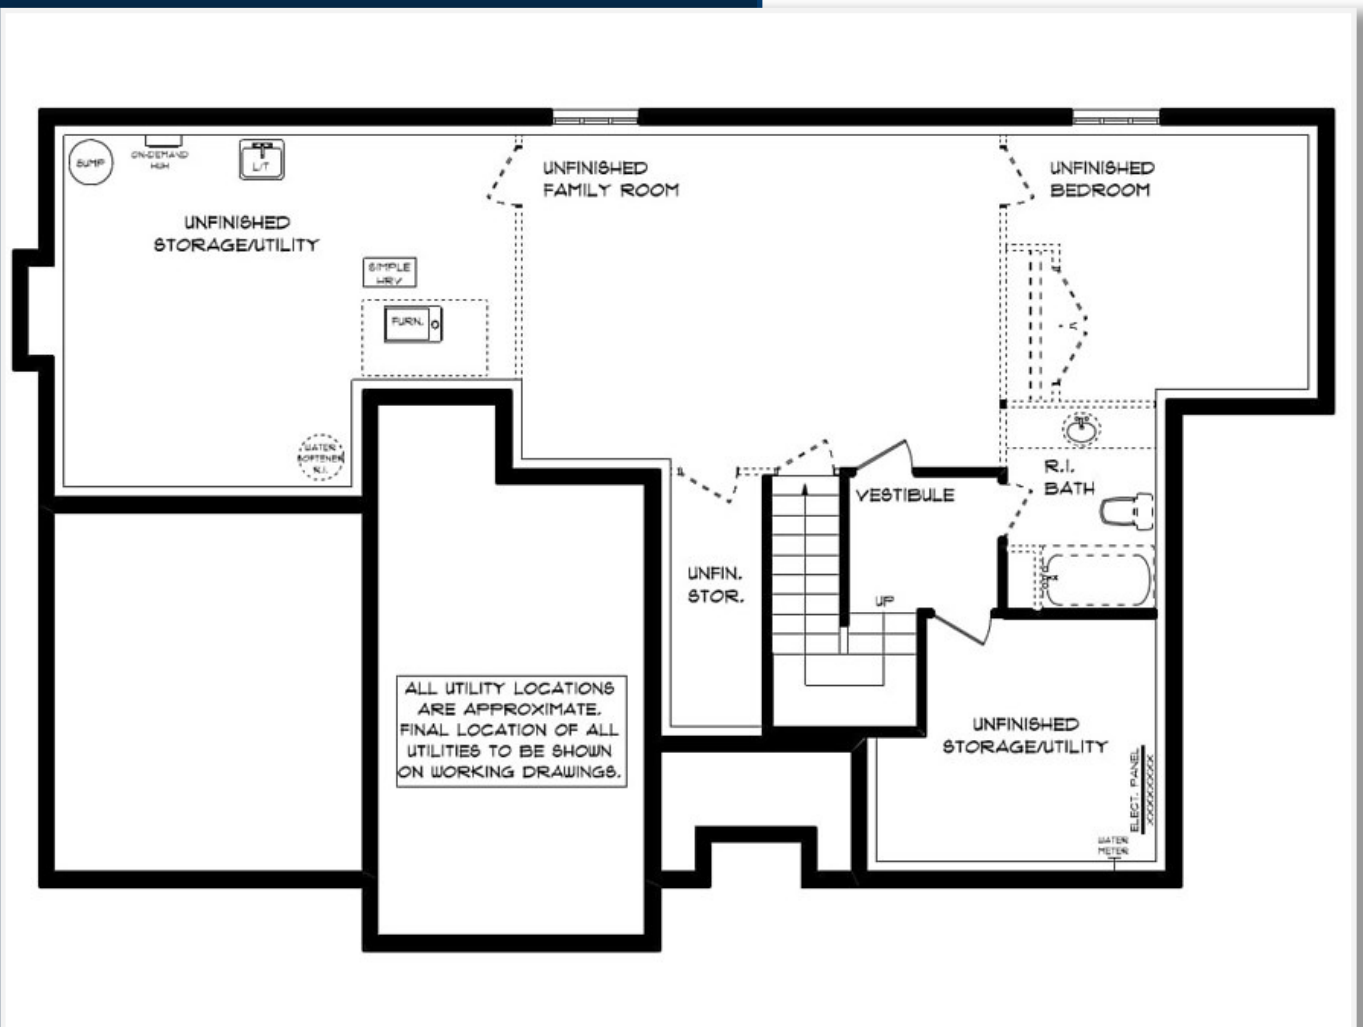

MAIN FLOOR LAUNDRY

MAIN FLOOR:
APPROX. 1314 SQFT

HAYHOE™
— HOMES —

BASEMENT

97 Keba Cres.,
TILLSONBURG

CARPET VESTIBULE
AIR CONDITIONING
GAS FURNACE WITH HRV
HUMIDIFIER
NEW HOME WARRANTY

BASEMENT:
APPROX. 47 SQFT