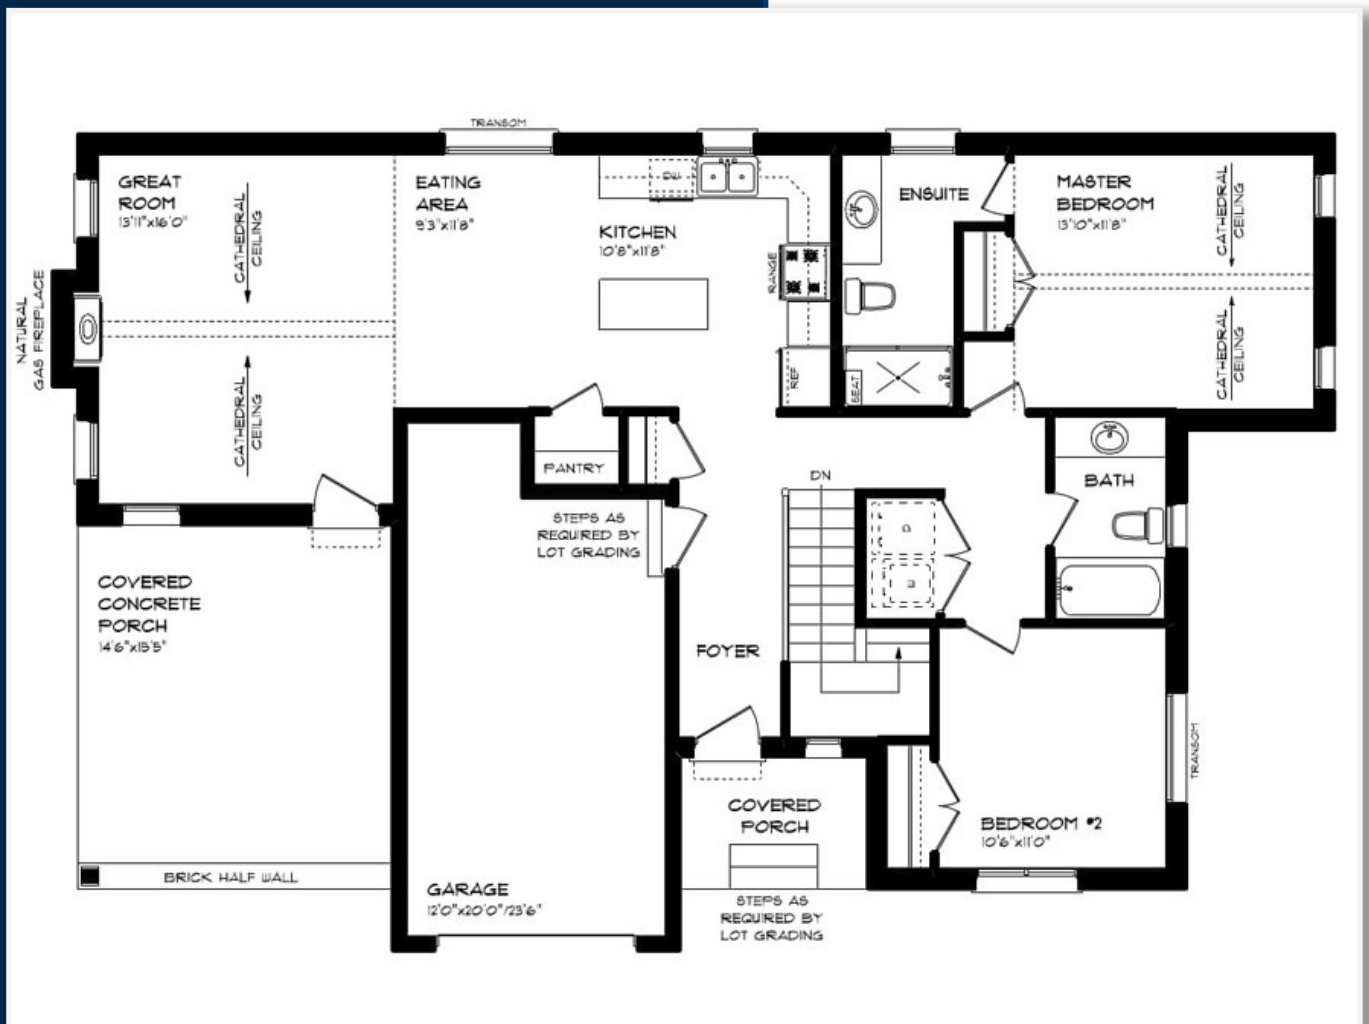

MAIN FLOOR

97 Keba Cres.,
TILLSONBURG

LUXURY VINYL PLANK FLOORING

CATHEDRAL CEILING

GAS FIREPLACE

CUSTOM CABINERY

MAIN FLOOR LAUNDRY

MAIN FLOOR:
APPROX. 1314 SQFT

HAYHOE™
— HOMES —