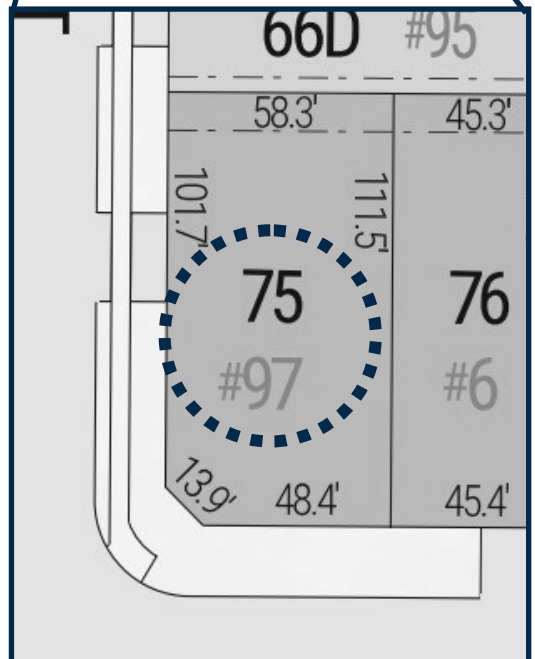

NORTHCREST
ESTATES
PHASE 2