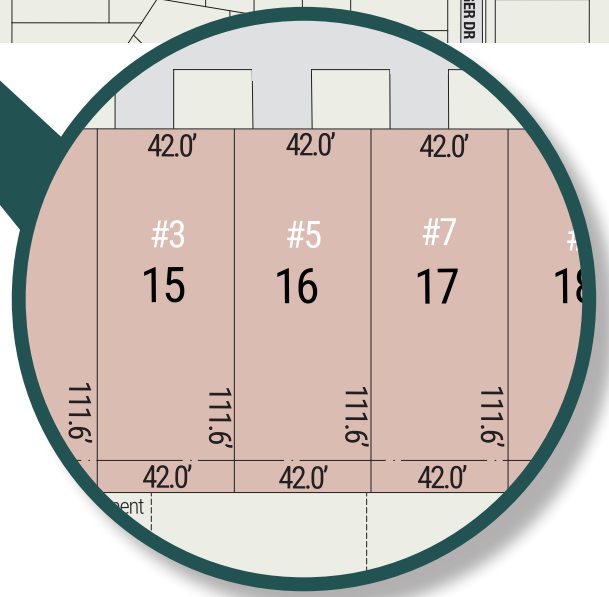

ROLLING MEADOWS

INVENTORY HOME

5 Finch Street | Tillsonburg ON

THE DETAILS

PRICE	\$694,000
CLOSING DATE	Available Now
LOT NUMBER	16
BEDROOMS	3
BATHS	3
GARAGE	1
DRIVEWAY	18'
SQ FT	1,861
MODEL	Handfield

Laura Babcock SALES PROFESSIONAL

ROLLING MEADOWS

5 Finch Street | Tillsonburg ON

MAIN FLOOR

1,298 sq ft

features

- MAIN FLOOR LAUNDRY
- QUARTZ COUNTERTOPS
- KITCHEN BACKSPLASH
- DOUBLE CAR GARAGE
- KITCHEN PANTRY
- KITCHEN ISLAND
- POT LIGHTS
- LVP FLOORING