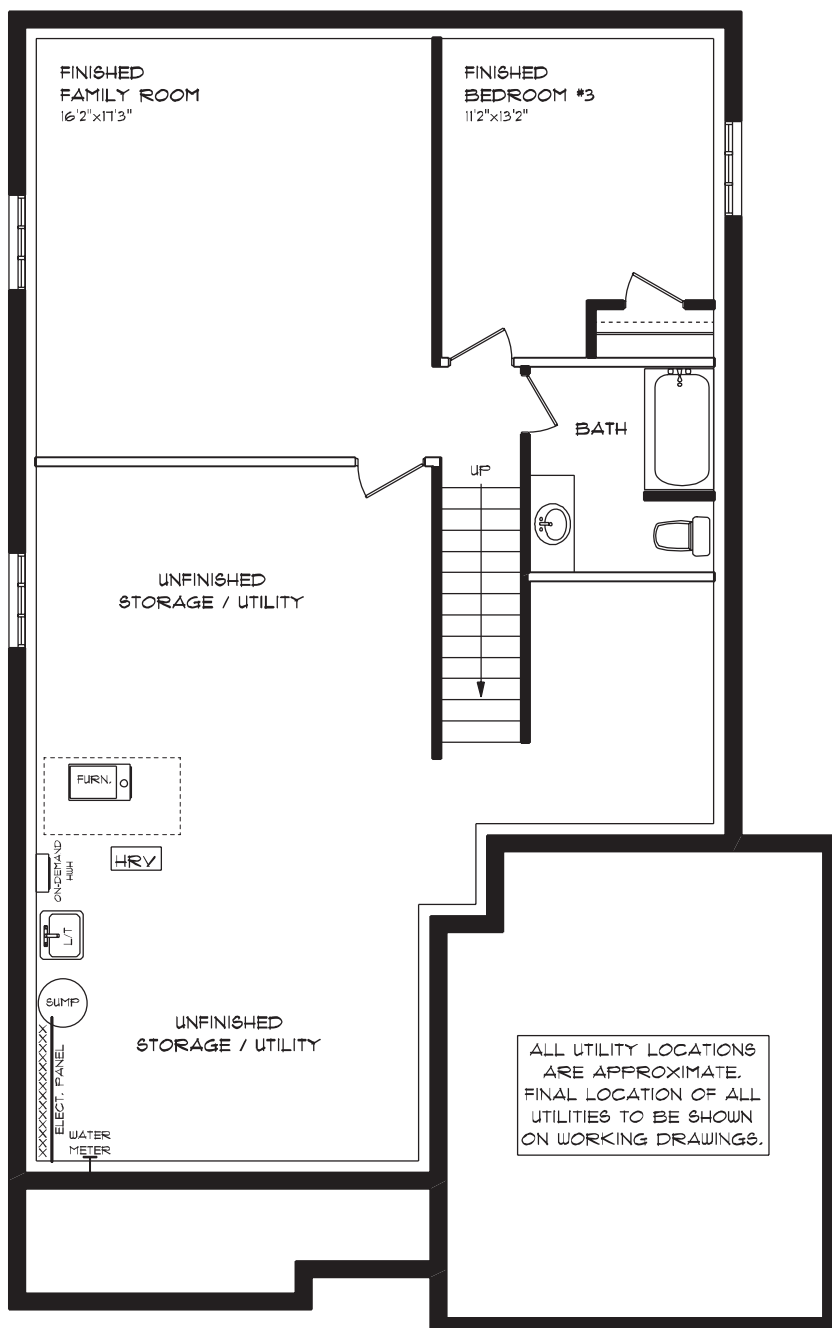

ROLLING MEADOWS

5 Finch Street | Tillsonburg ON

MAIN FLOOR

1,298 sq ft

features

- MAIN FLOOR LAUNDRY
- QUARTZ COUNTERTOPS
- KITCHEN BACKSPLASH
- DOUBLE CAR GARAGE
- KITCHEN PANTRY
- KITCHEN ISLAND
- POT LIGHTS
- LVP FLOORING

ROLLING MEADOWS

5 Finch Street | Tillsonburg ON

LOWER LEVEL

563 sq ft

features

- CARPET FLOORING
- FINISHED FAMILY ROOM
- FINISHED BEDROOM
- FINISHED BATHROOM
- TILE FLOORING
- AIR CONDITIONING
- GAS FURNACE WITH HRV
- HUMIDIFIER
- NEW HOME WARRANTY