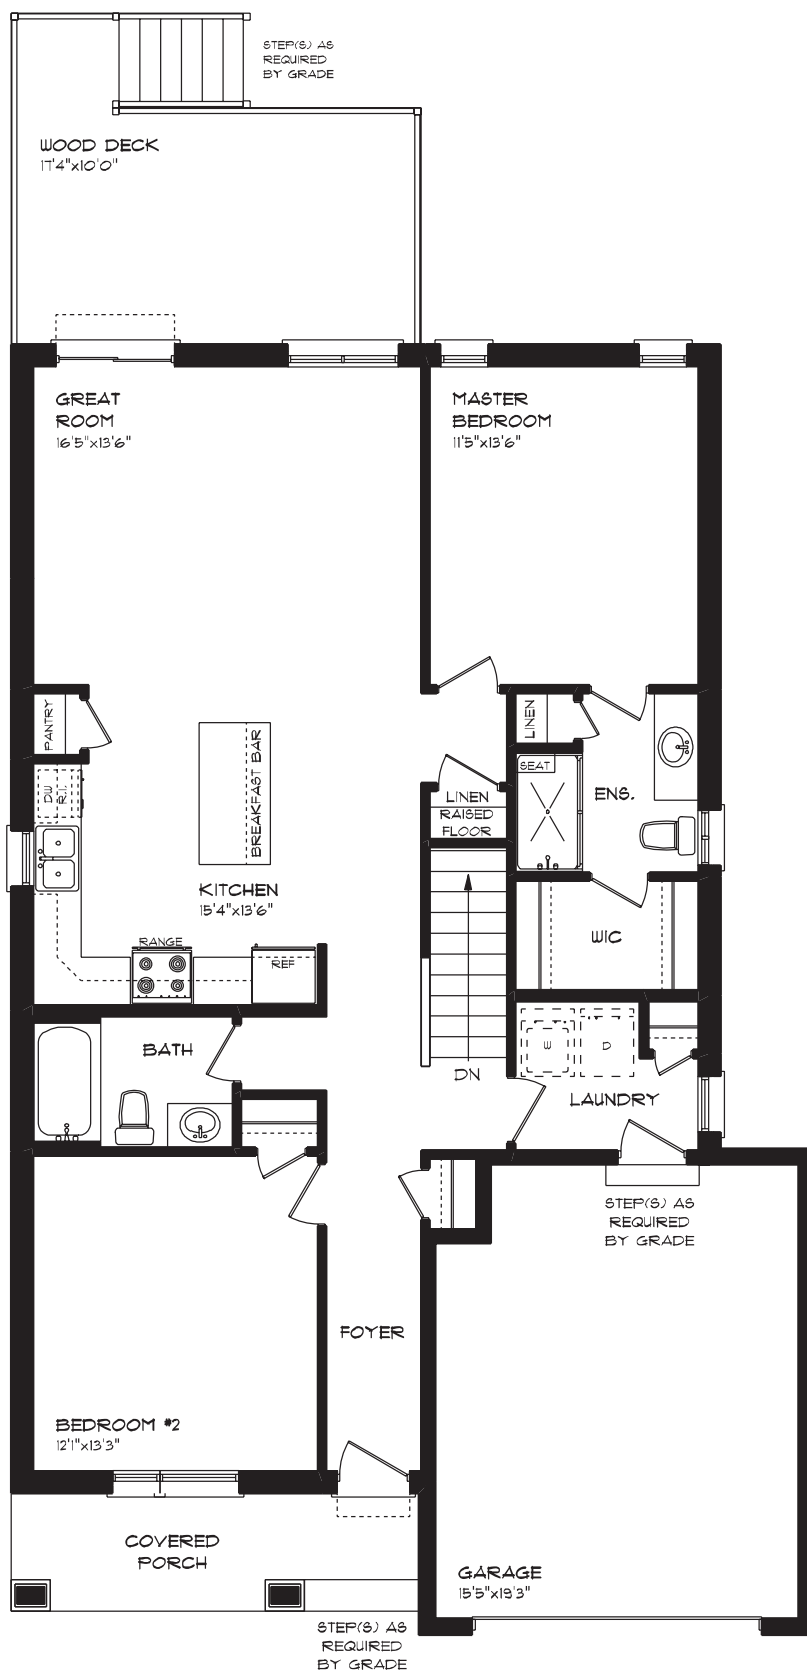

ROLLING MEADOWS

5 Finch Street | Tillsonburg ON

MAIN FLOOR

1,298 sq ft

features

- MAIN FLOOR LAUNDRY
- QUARTZ COUNTERTOPS
- KITCHEN BACKSPLASH
- DOUBLE CAR GARAGE
- KITCHEN PANTRY
- KITCHEN ISLAND
- POT LIGHTS
- LVP FLOORING

ROLLING MEADOWS

5 Finch Street | Tillsonburg ON

LOWER LEVEL

563 sq ft

features

- CARPET FLOORING
- FINISHED FAMILY ROOM
- FINISHED BEDROOM
- FINISHED BATHROOM
- TILE FLOORING
- AIR CONDITIONING
- GAS FURNACE WITH HRV
- HUMIDIFIER
- NEW HOME WARRANTY