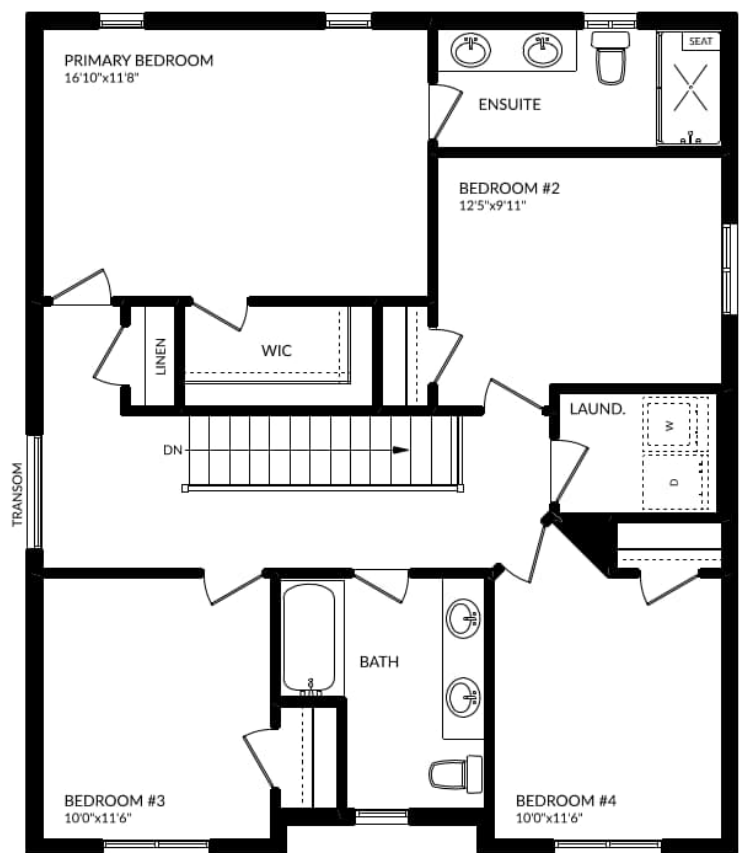

MAIN FLOOR

1,002 sq ft

features

MAIN FLOOR LAUNDRY

QUARTZ COUNTERTOPS

CUSTOM CABINETS

KITCHEN BACKSPLASH

DOUBLE CAR GARAGE

HARDWOOD FLOORING

CERAMIC TILE FLOORING

LYNHURST *Heights*

42204 McBain Line | ST. THOMAS | ONTARIO

SECOND FLOOR

1,079 sq ft

features

PROFESSIONALLY DESIGNED

CARPET FLOORING

CERAMIC TILE FLOORING

WALK-IN CLOSET

DOUBLE ENSUITE VANITY

DOUBLE MAIN BATH VANITY

QUARTZ IN ENSUITE

LYNHURST *Heights*

42204 McBain Line | ST. THOMAS | ONTARIO