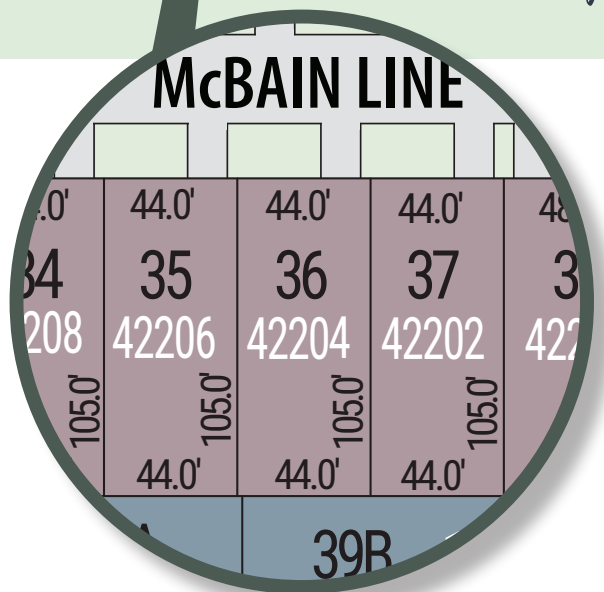

LYNHURST *Heights*

SITE PLAN

42204 McBain Line | ST. THOMAS | ONTARIO

exterior features

- KEYLESS ENTRY
- TREATED WOOD DECK
- BBQ GAS LINE
- ASPHALT DRIVEWAY
- WALKING TRAILS

LYNHURST *Heights*

42204 McBain Line | ST. THOMAS | ONTARIO