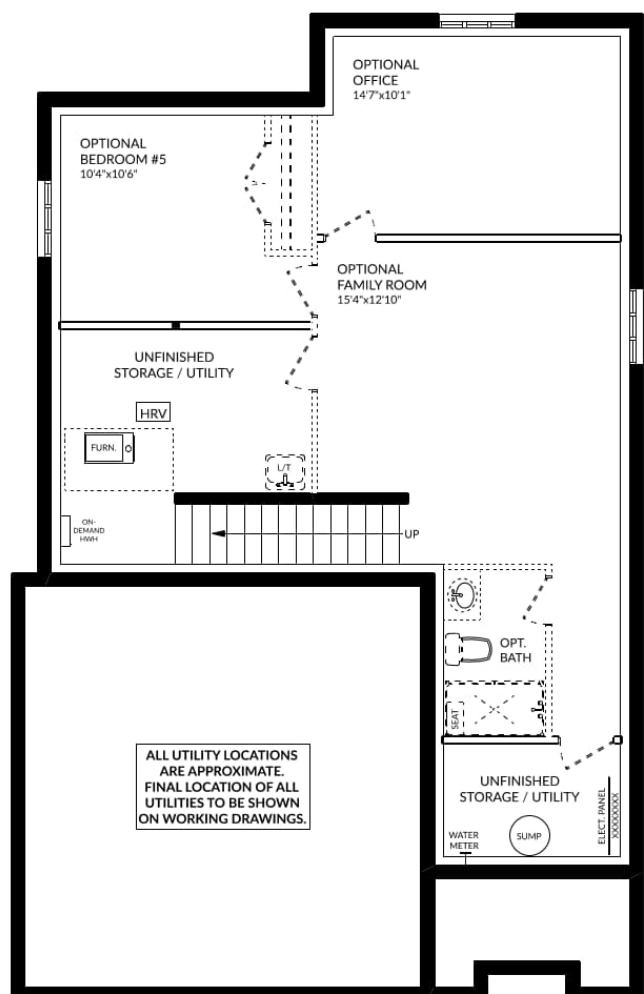

LYNHURST *Heights*

42204 McBain Line | ST. THOMAS | ONTARIO

LOWER LEVEL

unfinished

features

AIR CONDITIONING

GAS FURNACE WITH HRV

HUMIDIFIER

NEW HOME WARRANTY

TANKLESS HWT