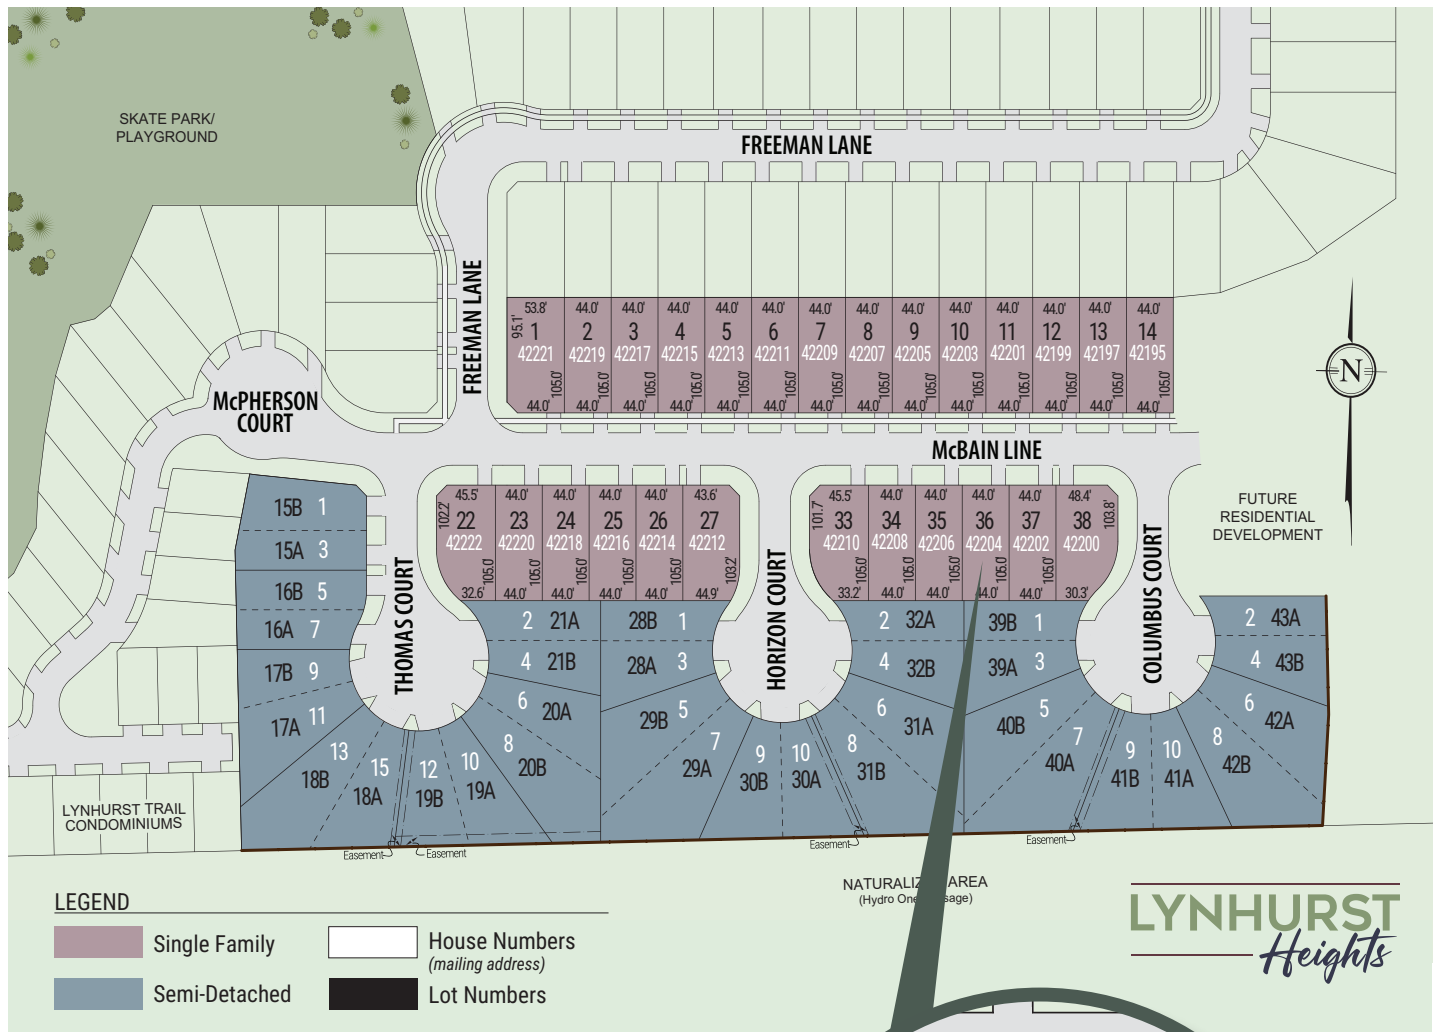


LYNHURST

Heights

42204 MCBAIN LINE ST. THOMAS | ON

THE DETAILS

PRICE	\$859,000
CLOSING DATE	Sep. 11, 2026
LOT NUMBER	36
BEDROOMS	4
BATHS	2.5
GARAGE	2
DRIVEWAY	18'
SQ FT	2,081
MODEL	Highcrest

Dave Matthews SALES PROFESSIONAL

LYNHURST *Heights*

SITE PLAN

42204 McBain Line | ST. THOMAS | ONTARIO

exterior features

- KEYLESS ENTRY
- TREATED WOOD DECK
- BBQ GAS LINE
- ASPHALT DRIVEWAY
- WALKING TRAILS

LYNHURST *Heights*

42204 McBain Line | ST. THOMAS | ONTARIO