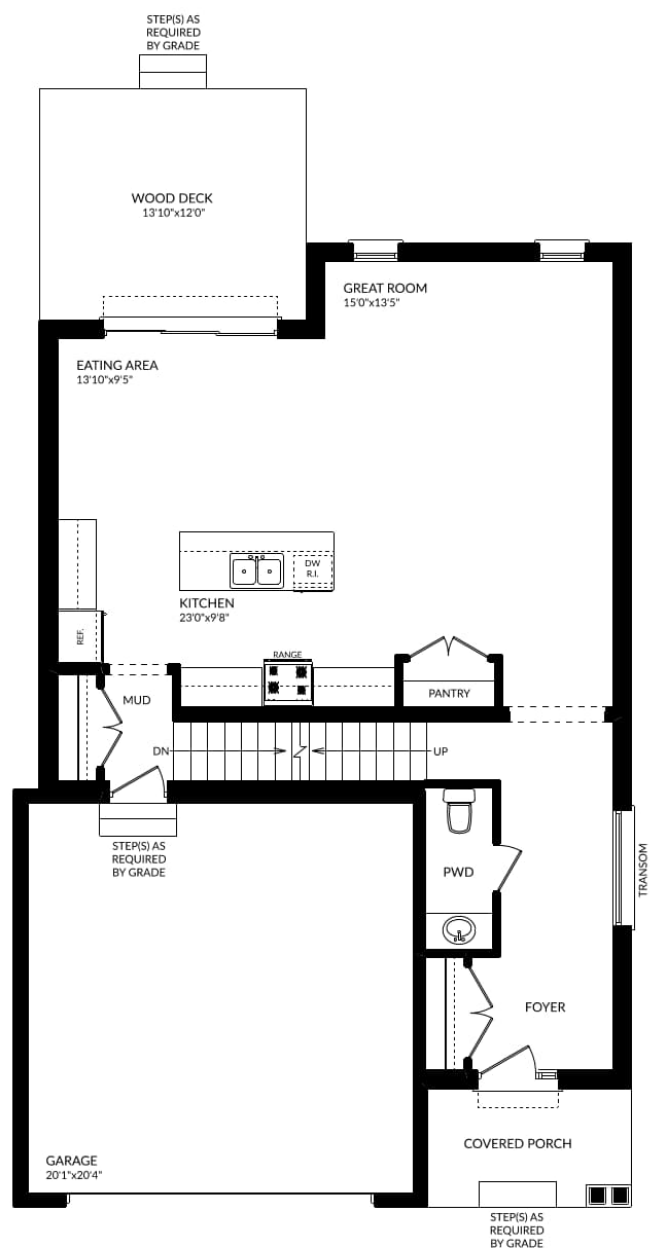

LYNHURST *Heights*

SITE PLAN

42204 McBain Line | ST. THOMAS | ONTARIO

exterior features

- KEYLESS ENTRY
- TREATED WOOD DECK
- BBQ GAS LINE
- ASPHALT DRIVEWAY
- WALKING TRAILS

LYNHURST *Heights*

42204 McBain Line | ST. THOMAS | ONTARIO

MAIN FLOOR

1,002 sq ft

features

MAIN FLOOR LAUNDRY

QUARTZ COUNTERTOPS

CUSTOM CABINETS

KITCHEN BACKSPLASH

DOUBLE CAR GARAGE

HARDWOOD FLOORING

CERAMIC TILE FLOORING

LYNHURST *Heights*

42204 McBain Line | ST. THOMAS | ONTARIO

SECOND FLOOR

1,079 sq ft

features

PROFESSIONALLY DESIGNED

CARPET FLOORING

CERAMIC TILE FLOORING

WALK-IN CLOSET

DOUBLE ENSUITE VANITY

DOUBLE MAIN BATH VANITY

QUARTZ IN ENSUITE

LYNHURST *Heights*

42204 McBain Line | ST. THOMAS | ONTARIO