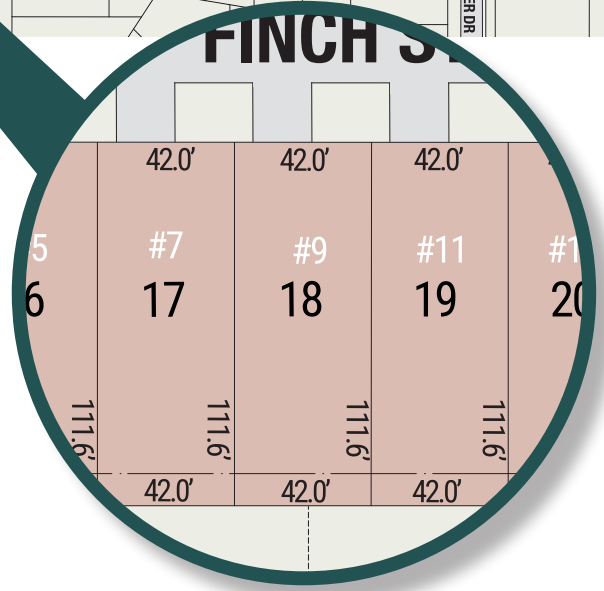

ROLLING MEADOWS

SITE PLAN

9 Finch Street | Tillsonburg ON

exterior features

KEYLESS ENTRY

TREATED WOOD DECK

BBQ GAS LINE

ASPHALT DRIVEWAY

WALKING TRAILS