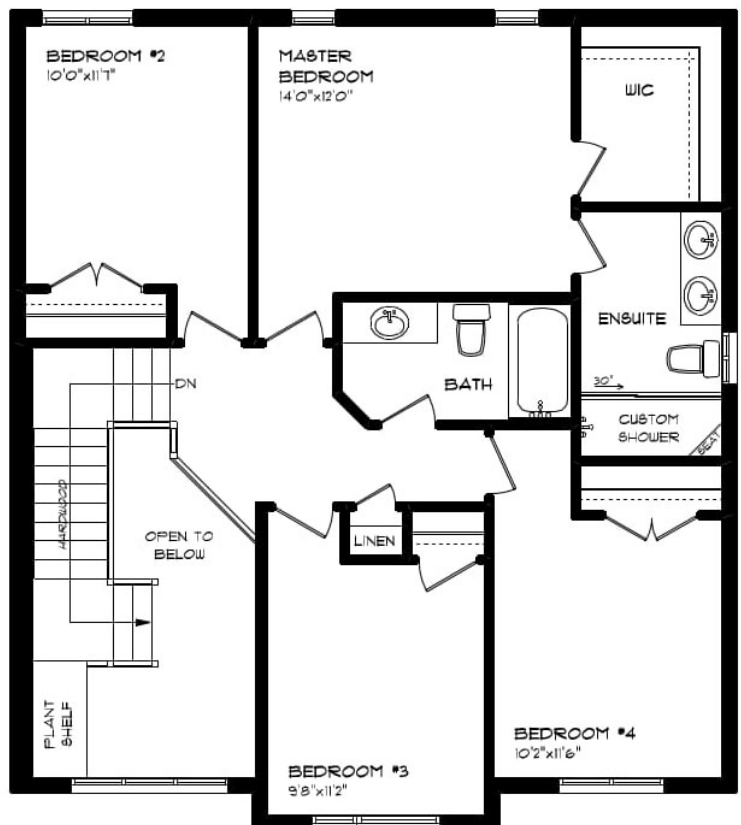

ROLLING MEADOWS

9 Finch Street | Tillsonburg ON

SECOND FLOOR

945 sq ft

features

PROFESSIONALLY DESIGNED

CARPET FLOORING

CERAMIC TILE FLOORING

WALK-IN CLOSET

HARDWOOD STAIRS

TWO STOREY FOYER

CUSTOM GLASS SHOWER

DOUBLE ENSUITE VANITY

QUARTZ COUNTERTOPS