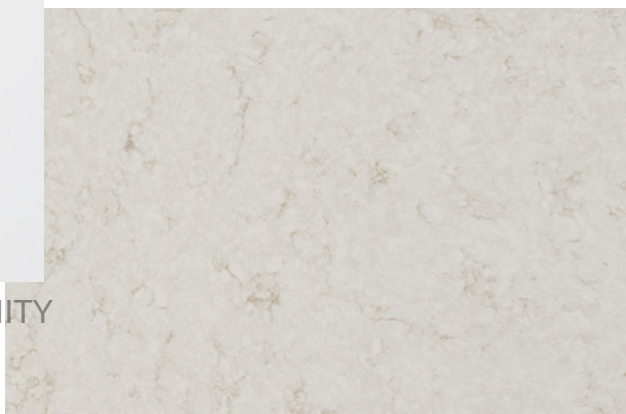

## INTERIOR FINISHES

INTERIOR DOOR STYLE

CARPET

ENSUITE SHOWER WALL TILE

QUARTZ ENSUITE COUNTERTOP

ENSUITE & MAIN BATH TILE

STAINED ENSUITE VANITY

PAINTED MAIN BATH VANITY