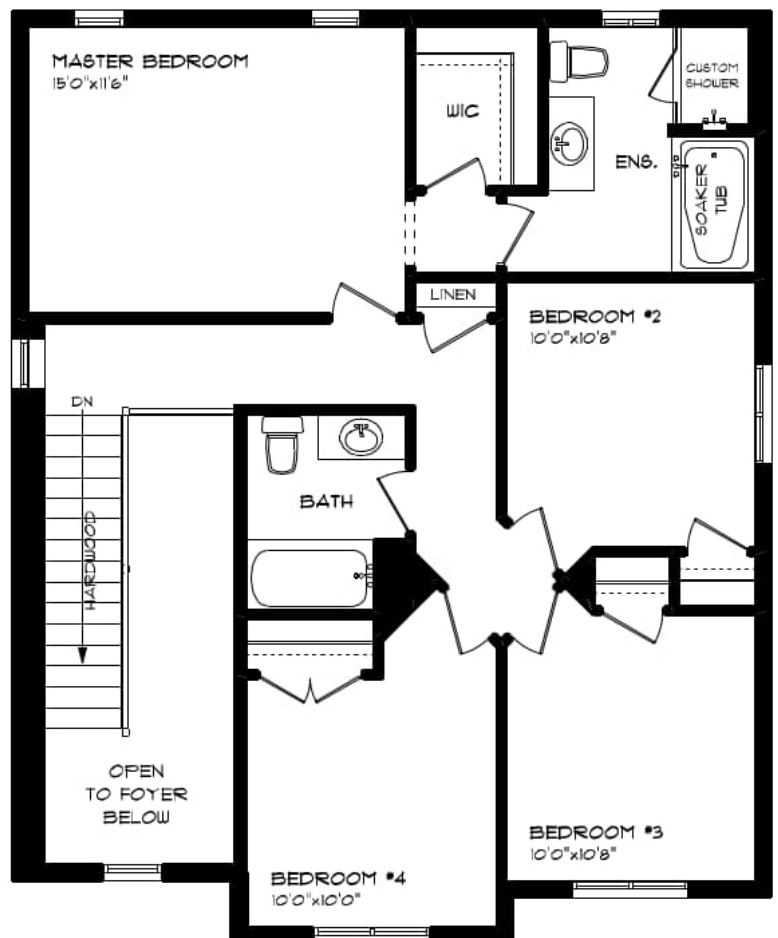

### *features*

PROFESSIONALLY DESIGNED

SOAKER TUB

CARPET FLOORING

CERAMIC TILE FLOORING

WALK-IN CLOSET

HARDWOOD STAIRS

CUSTOM GLASS SHOWER