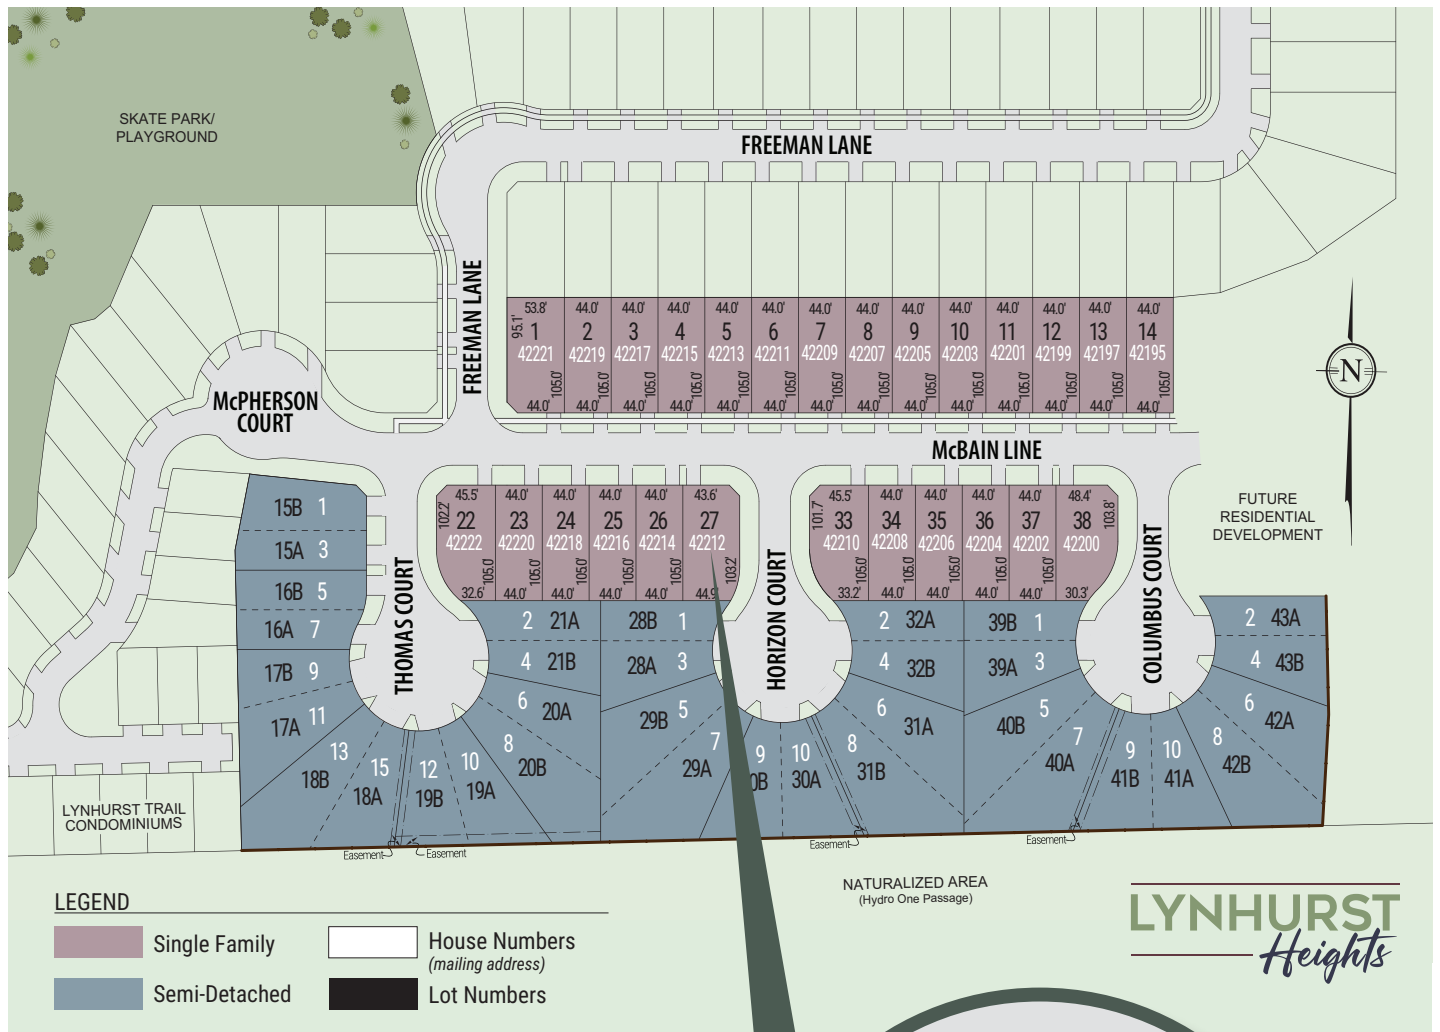

LYNHURST Heights

SITE PLAN

42212 McBain Line | ST. THOMAS | ONTARIO