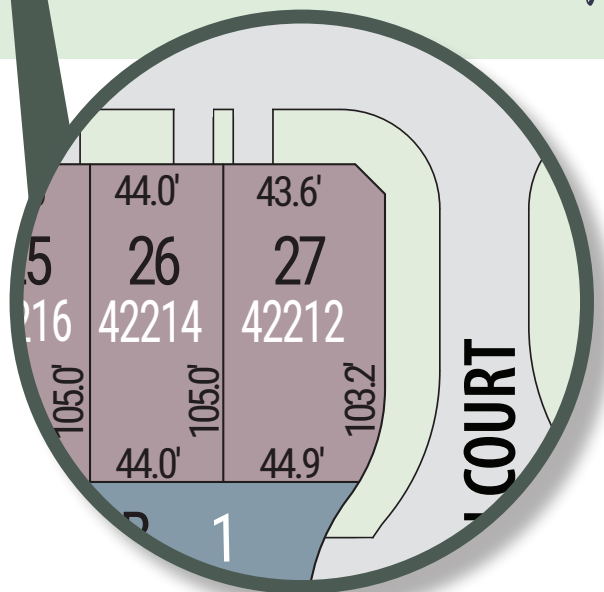

exterior features

- KEYLESS ENTRY
- TREATED WOOD DECK
- BBQ GAS LINE
- ASPHALT DRIVEWAY
- WALKING TRAILS